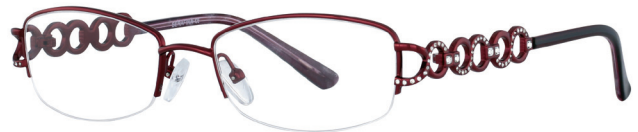

53 17 135

Brown Lavender Rose
Spring Hinge Stainless Steel

Erick

55 17 140

Black **Brown Gunmetal**
Stainless Steel

Jordan

48 18 140

Black **Brown Plum**
Stainless Steel

Jose

52 18 140

Black **Tortoise**
TR90 Temple

Key

49 20 140

Black **Brown**
Italian Zyl

Martha

52 18 130

Black **Brown Burgundy**
Stainless Steel

Michele

53 16 135

Black **Brown Burgundy**
Italian Zyl

Rebecca

55 16 135

Brown Gunmetal Purple
Spring Hinge Stainless Steel

Russell