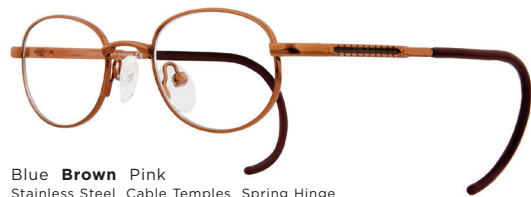

Angel

39 17 125

Blue **Brown** Pink
Stainless Steel Cable Temples Spring Hinge